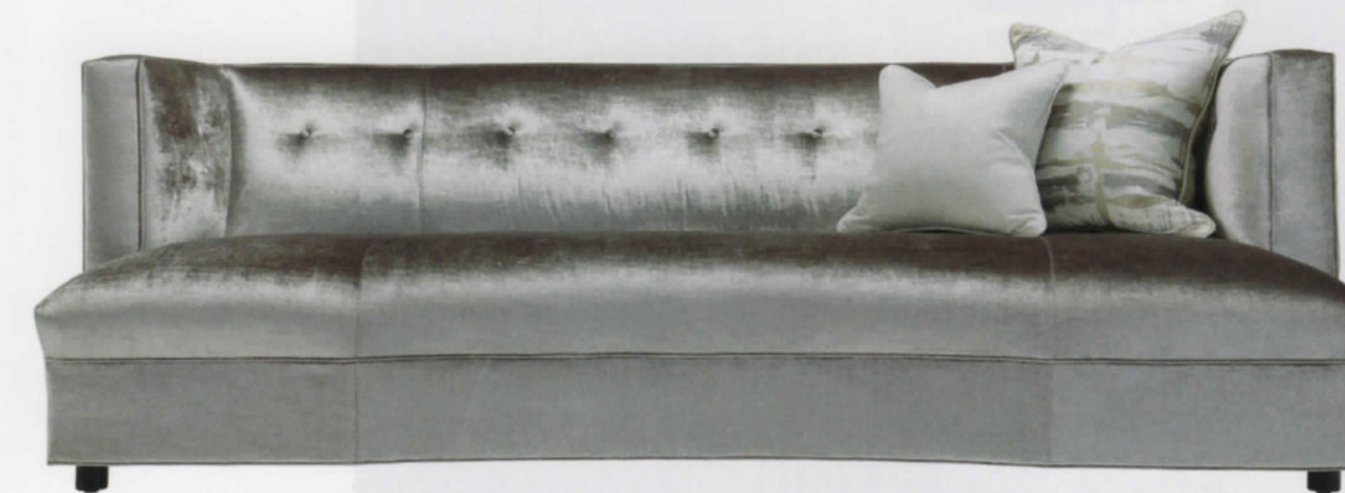

Dumont Sofa

"Adding a sofa to your home office can transform the room from a work space to a special escape. Layered with super soft fur pillows, one can cozy up and read for hours."
Mitchell Gold + Bob Williams, Greenwich, mgbwhome.com